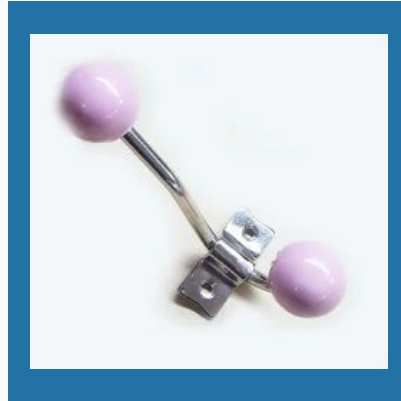

Round Profile Door Latches

HAND FORGED IRON FITTINGS

Hand Forged Pull Handle

Hand Forged Hook

Suffolk Latch

Hand Forged Hinge

WINDOW HARDWARE FITTING

Our Products

Door Hinges

OTHER PRODUCTS:

Signage

Ceramic Cabinet Knob

Trafalger Rim Door Knob

Door Pulls

OTHER PRODUCTS:

Ceramic Door Knob

Ceramic Hook

Curtain Finial

Crystal Door Rim Knob

OTHER PRODUCTS:

Crystal Door Rim Knobs

Number & Alphabet

Beehive Escutcheon plates

Factsheet